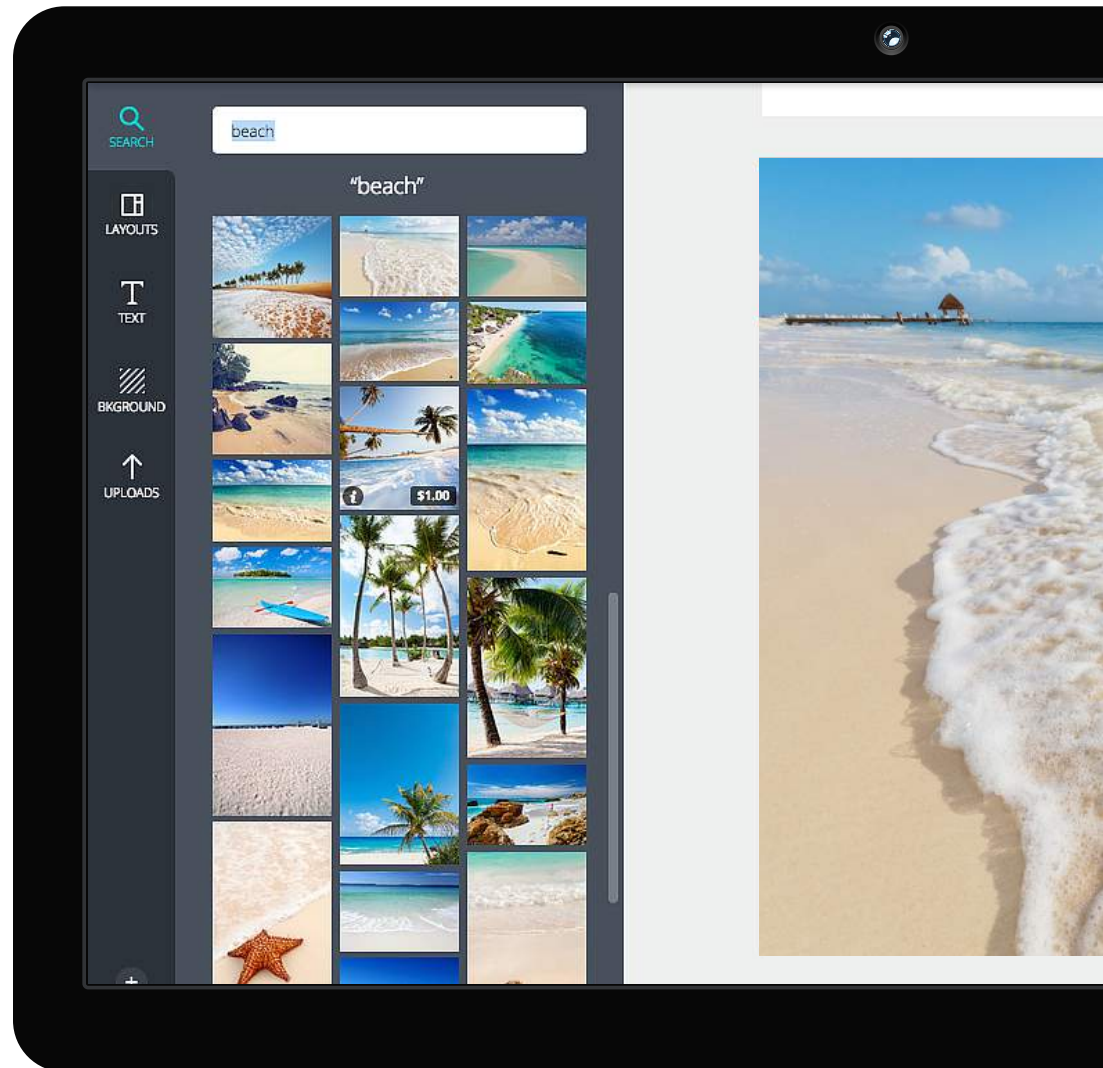

There are two ways to search:
category folders and
keyword search.